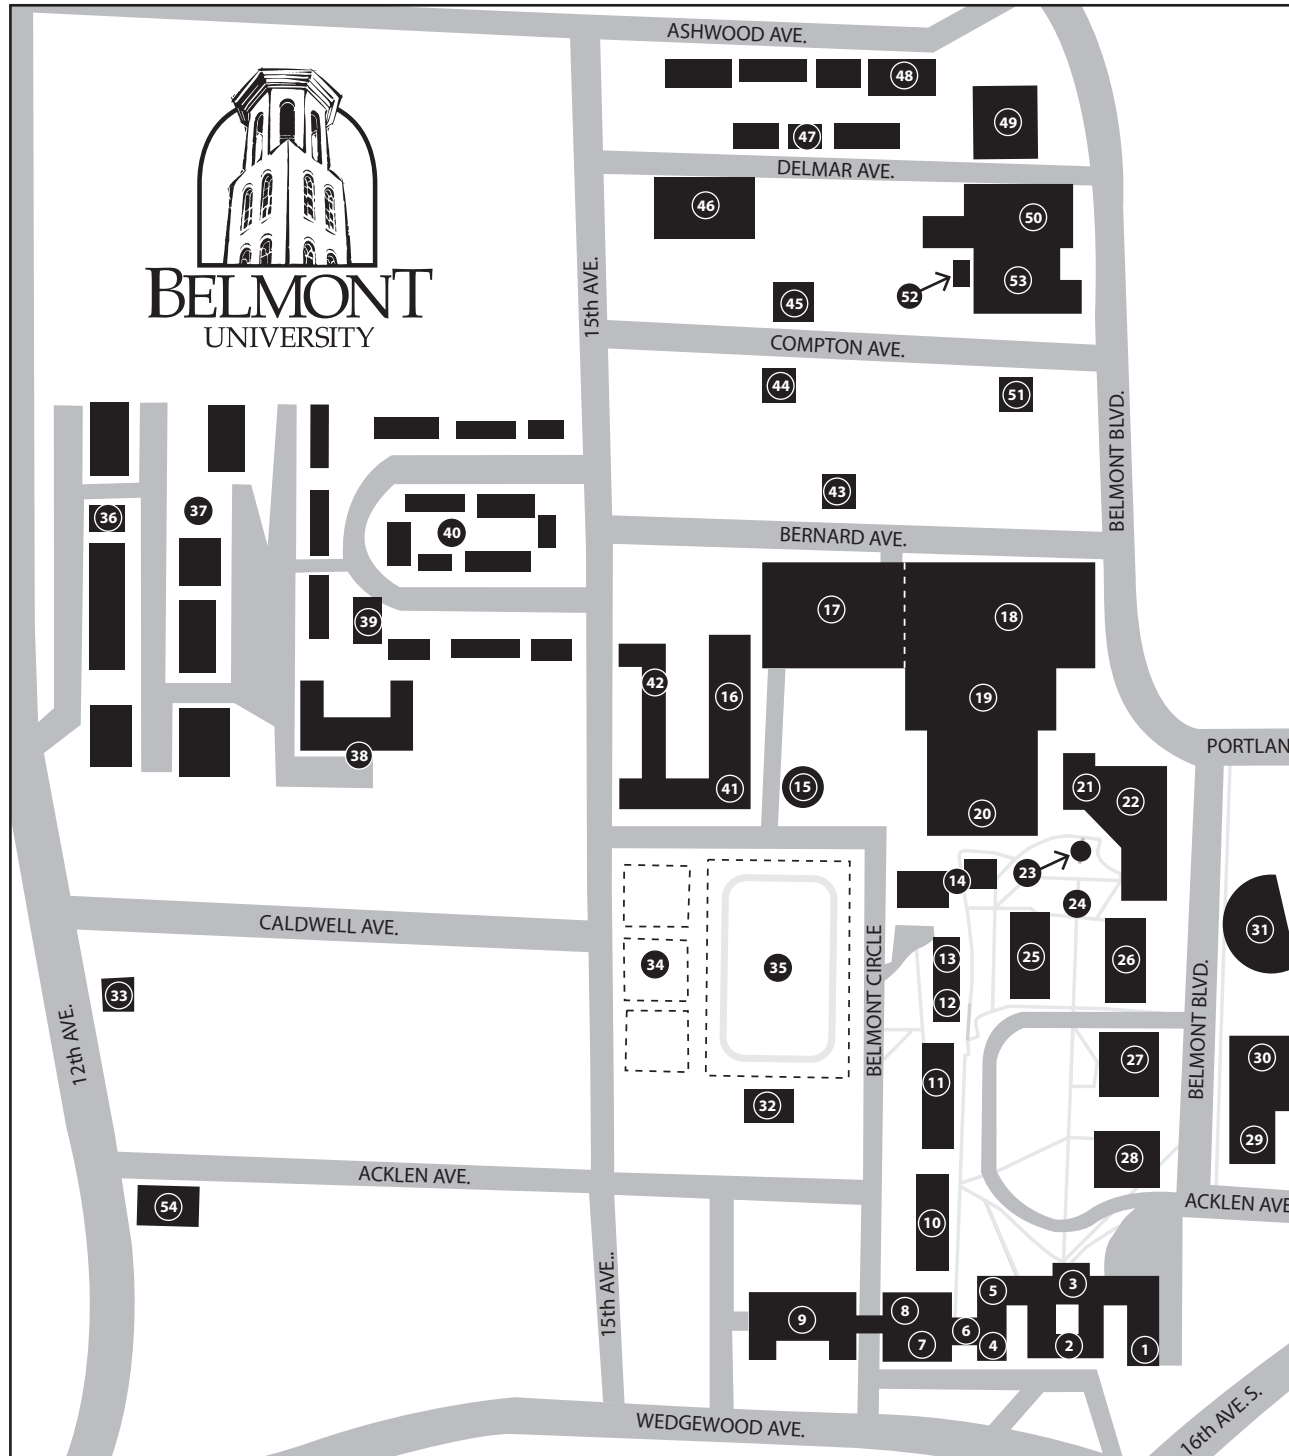

CAMPUS MAP

NUMERICAL LISTING

- 1 Fidelity Hall
- 2 Freeman Hall
- 3 Belmont Mansion
- 4 Black & White Dining Room
- 4 Neely Dining Room
- 5 Barbara Massey Hall
- 6 Massey Business Center, Jack C.
- 7 Office of Communications/Copy Center
- 8 Curb Music Business Center
- 9 Gordon E. Inman Center & Parking Garage
- 10 Heron Hall
- 11 Pembroke Hall
- 12 Hail Hall
- 13 Belmont Little Theatre
- 14 Plant Operations - Maintenance
- 15 Aviary
- 16 Residence Life
- 16 Wright Hall
- 17 Curb Parking Garage
- 18 Curb Event Center & Curb Cafe
- 19 Maddox Grand Atrium
- 20 Beaman Student Life Center
- 21 Career Services, 2nd Floor
- 21 International Education, 2nd Floor
- 21 Student Health Services, 2nd Floor
- 22 Campus Security
- 22 Gabhart Student Center
- 22 University Bookstore
- 22 University Cafeteria
- 22 University Ministries
- 23 Bell Tower
- 24 Amphitheatre, Kitty B. West
- 25 Wheeler Humanities Building
- 26 Hitch Science Building
- 27 Massey Performing Arts Center
- 28 Wilson Music Building
- 29 Leu Art Gallery
- 30 Library, Lila D. Bunch
- 31 Leu Center for the Visual Arts
- 32 Psychology Department Building
- 33 Security Operations Center
- 34 Davis Tennis Center
- 35 Whitten Field
- 36 Hillside Clubhouse
- 37 Hillside
- 38 Thraikill Hall & Parking Garage
- 39 Bruin Hills Club House
- 40 Bruin Hills
- 41 Counseling Services
- 41 Maddox Hall
- 42 Kennedy Hall
- 43 Moench Center, 1521 Bernard
- 44 Max Kade House, 1508 Compton
- 45 ELS Language Center, 1513 Compton
- 46 Physical Therapy Building
- 47 Belmont Commons Clubhouse
- 48 Belmont Commons
- 49 Department of Sport Science
- 50 Belmont Heights Baptist Church
- 51 Women's Honors House, 1524 Compton
- 52 Dynamo Room
- 53 Theater Complex
- 54 Mail Services - Central Receiving